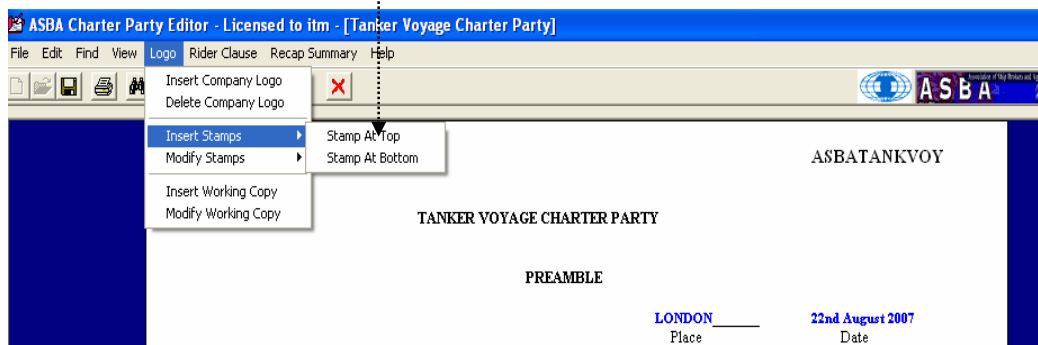

[CONTACT US](mailto:info@itmarine.com) for more details... info@itmarine.com