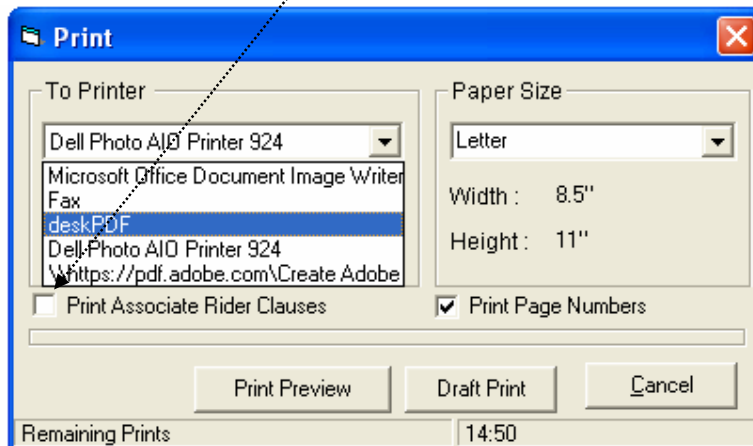

[CONTACT US](mailto:info@itmarine.com) for more details... info@itmarine.com