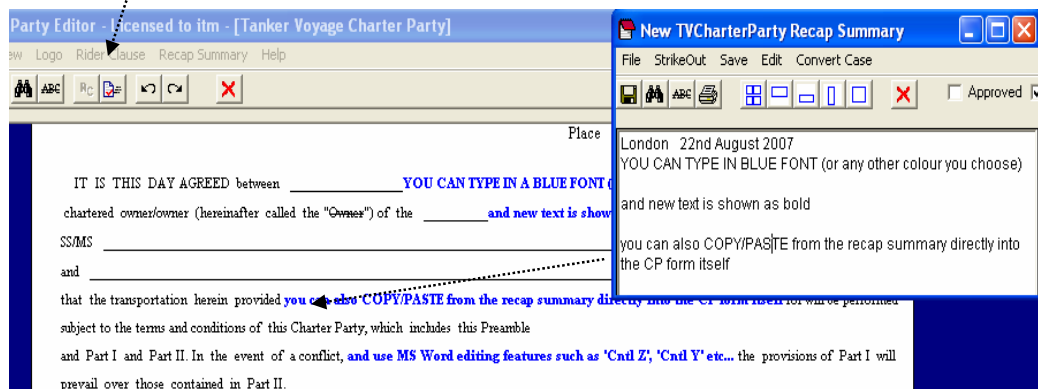

[CONTACT US](mailto:info@itmarine.com) for more details... info@itmarine.com