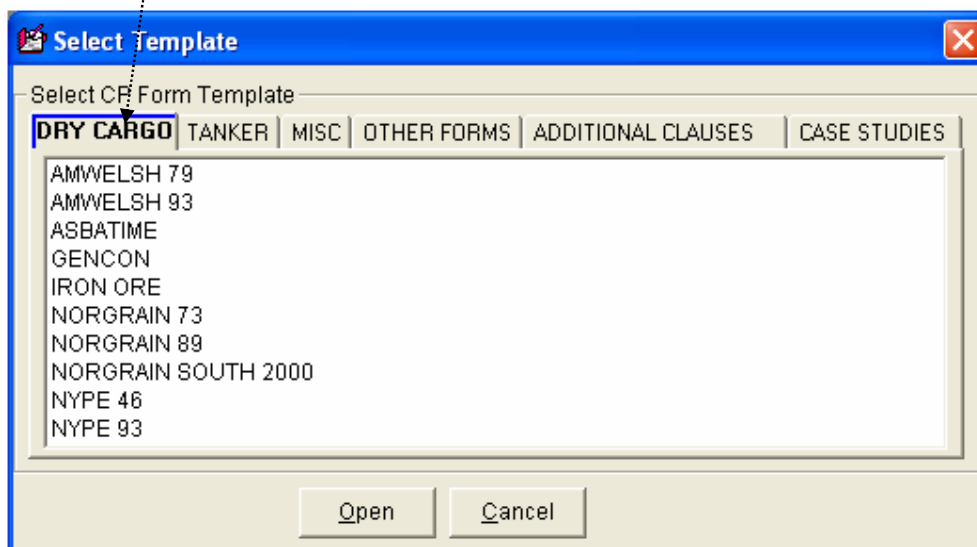

[CONTACT US](mailto:info@itmarine.com) for more details... info@itmarine.com